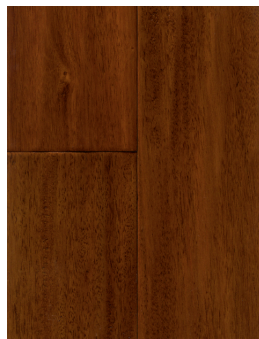

Mora Scraped
Desert Sand