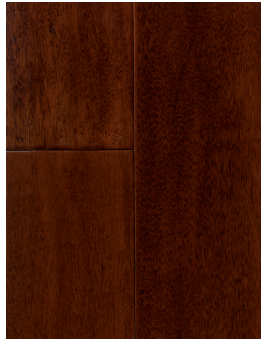

Mora Scraped
Santos