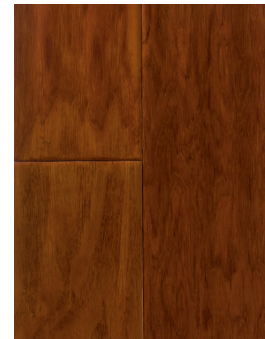

Montana Classic Plank

1/2" Engineered Wood Plank

WELL-STYLED AND DURABLE THICK FLOORING

- 1/2" thick X 5" wide
- T&G on plywood
- 2.0 mm veneer
- Soft handscraped details
- Thicker veneer and core versus comparable 3/8" product
- All products are hand scraped and hand stained
- Installation: Float, Staple or glue
- Warranty: 50 years
- Random board lengths
  - Range: 12 inches to 47 inches
  - Average: 28 inches
- Country of Origin
  - Oak & Hickory - China
- Janka Hardness
  - White Oak - 1360
  - Hickory - 1812
- Packaging
  - 25.83sf/ctn, 36ctns/plt, 929.88sf/plt, 27plts/cont, 25,106sf/cont
  - Pallet weight: 1670

Whiskey