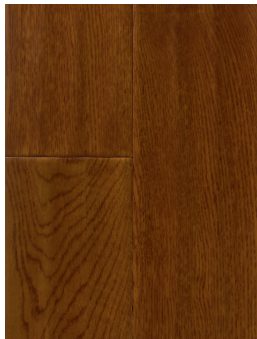

# Montana Classic Plank

## 1/2" Engineered Wood Plank

WELL-STYLED AND DURABLE THICK FLOORING

- 1/2" thick X 5" wide
- T&G on plywood
- 2.0 mm veneer
- Soft handscraped details
- Thicker veneer and core versus comparable 3/8" product
- All products are hand scraped and hand stained
- Installation: Float, Staple or glue
- Warranty: 50 years
- Random board lengths
  - Range: 12 inches to 47 inches
  - Average: 28 inches
- Country of Origin
  - Oak & Hickory - China
- Janka Hardness
  - White Oak - 1360
  - Hickory - 1812
- Packaging
  - 25.83sf/ctn, 36ctns/plt, 929.88sf/plt, 27plts/cont, 25,106sf/cont
  - Pallet weight: 1670